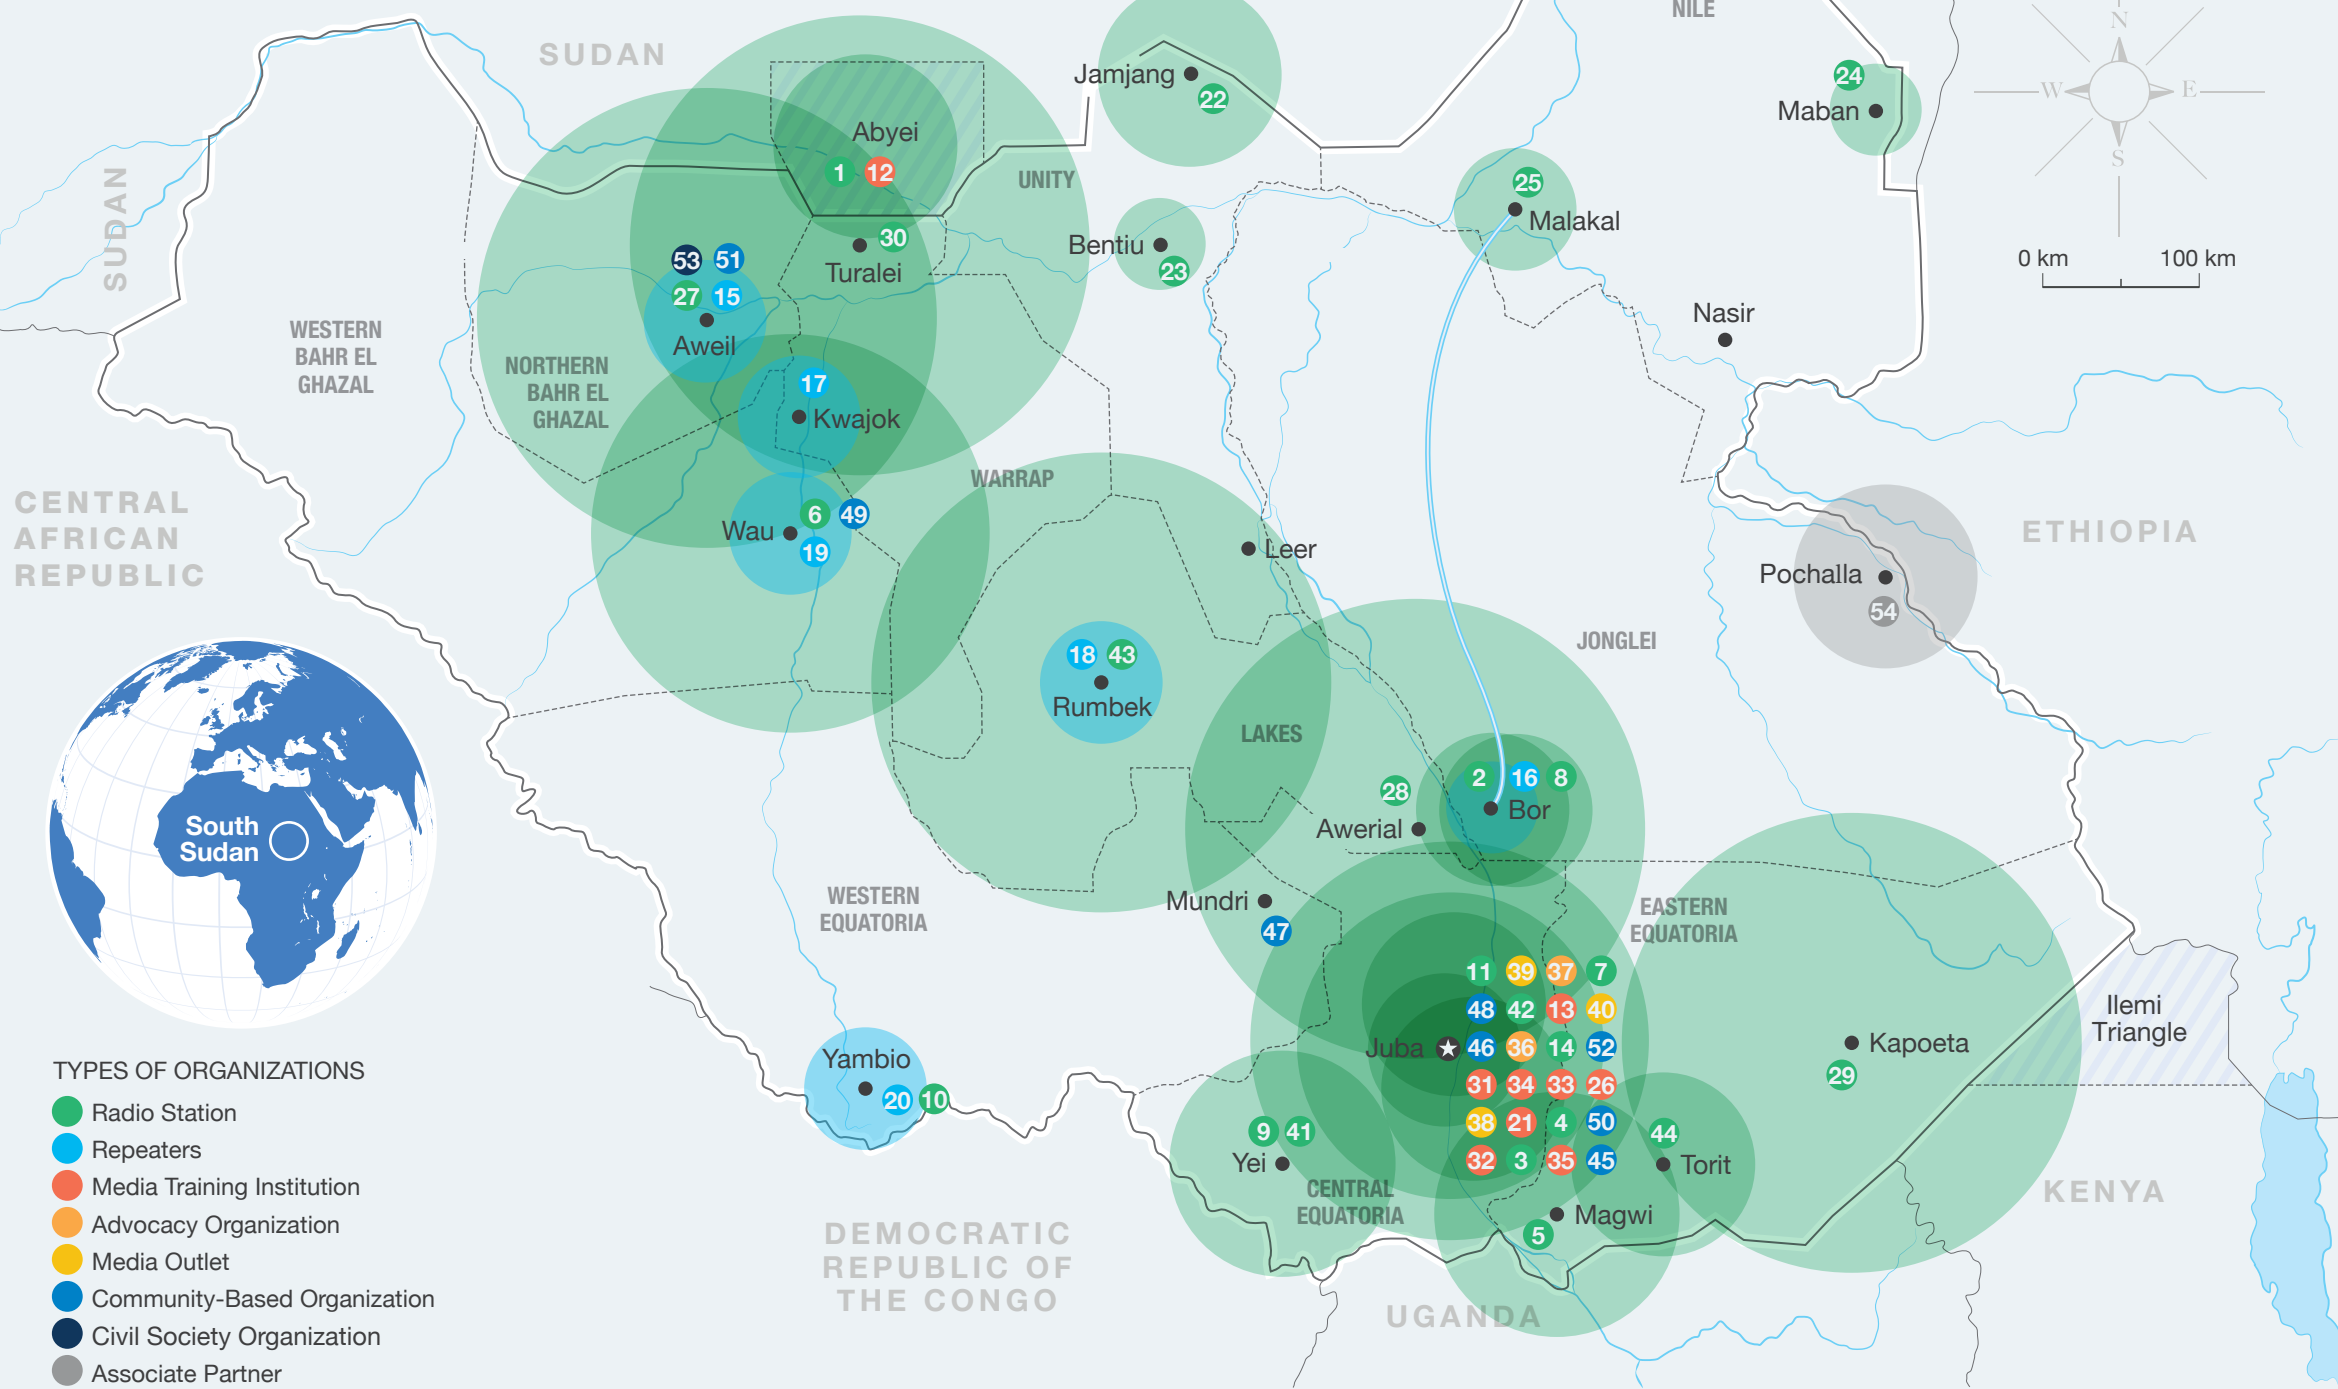

INTERNEWS IN SOUTH SUDAN

MAP UPDATED JANUARY 2022

- TYPES OF ORGANIZATIONS**
- Radio Station
 - Repeaters
 - Media Training Institution
 - Advocacy Organization
 - Media Outlet
 - Community-Based Organization
 - Civil Society Organization
 - Associate Partner