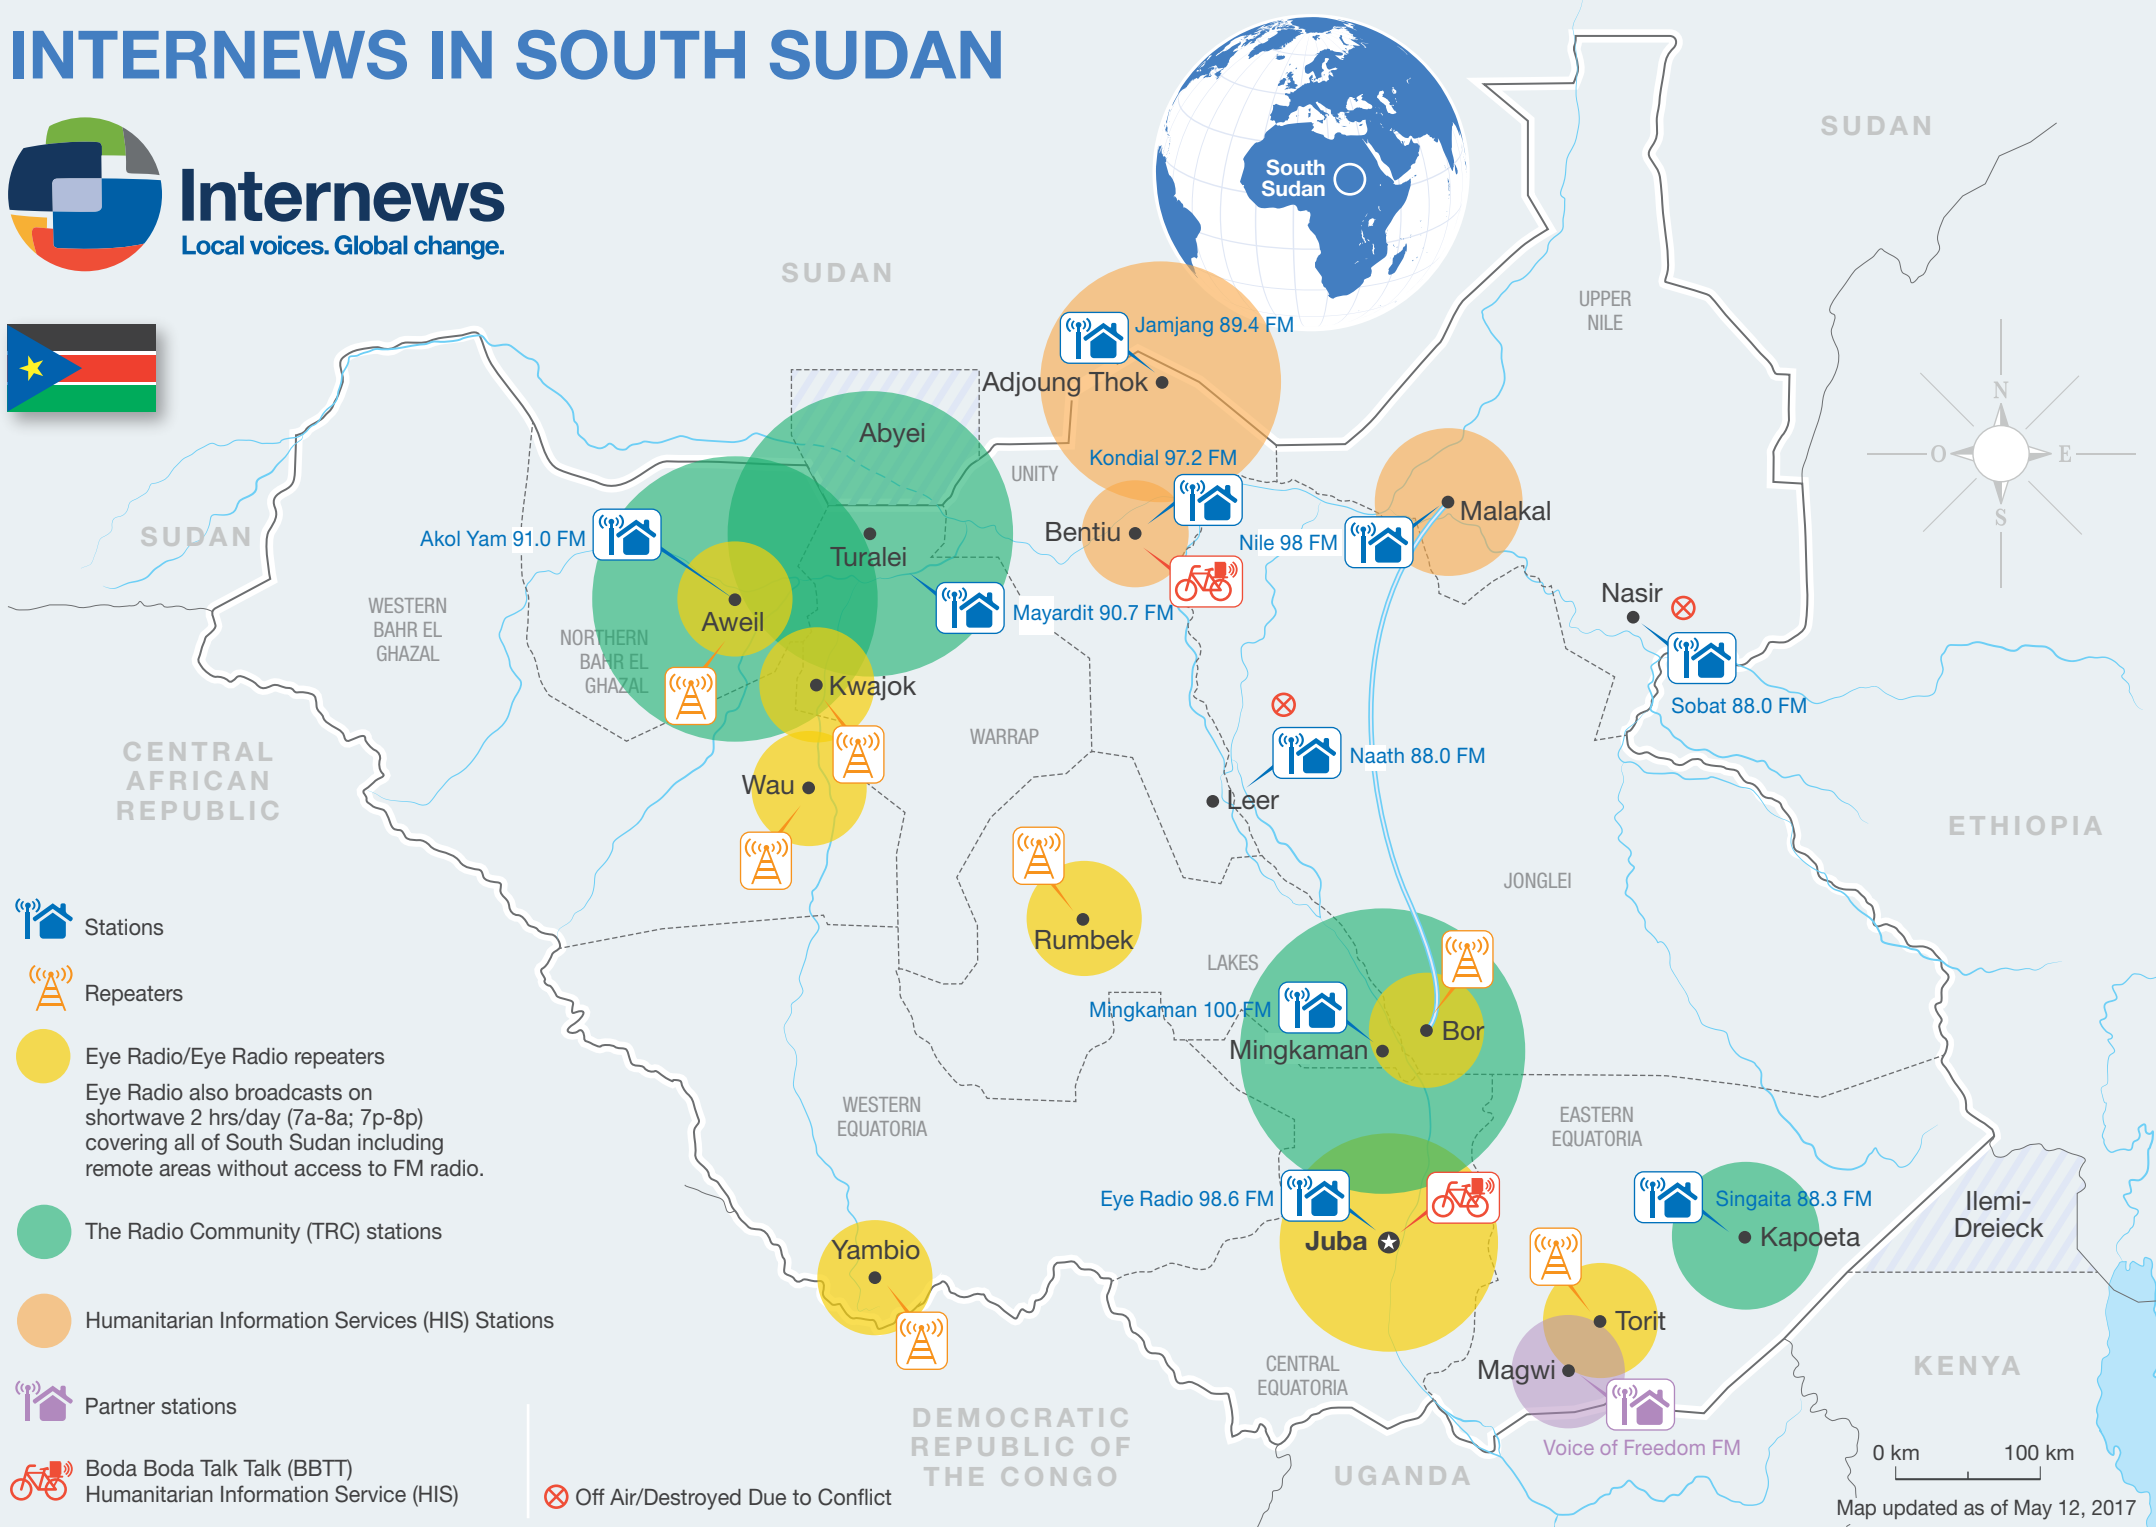

INTERNEWS IN SOUTH SUDAN

- Stations
- Repeaters
- Eye Radio/Eye Radio repeaters
Eye Radio also broadcasts on shortwave 2 hrs/day (7a-8a; 7p-8p) covering all of South Sudan including remote areas without access to FM radio.
- The Radio Community (TRC) stations
- Humanitarian Information Services (HIS) Stations
- Partner stations
- Boda Boda Talk Talk (BBTT)
Humanitarian Information Service (HIS)
- Off Air/Destroyed Due to Conflict

0 km 100 km
Map updated as of May 12, 2017