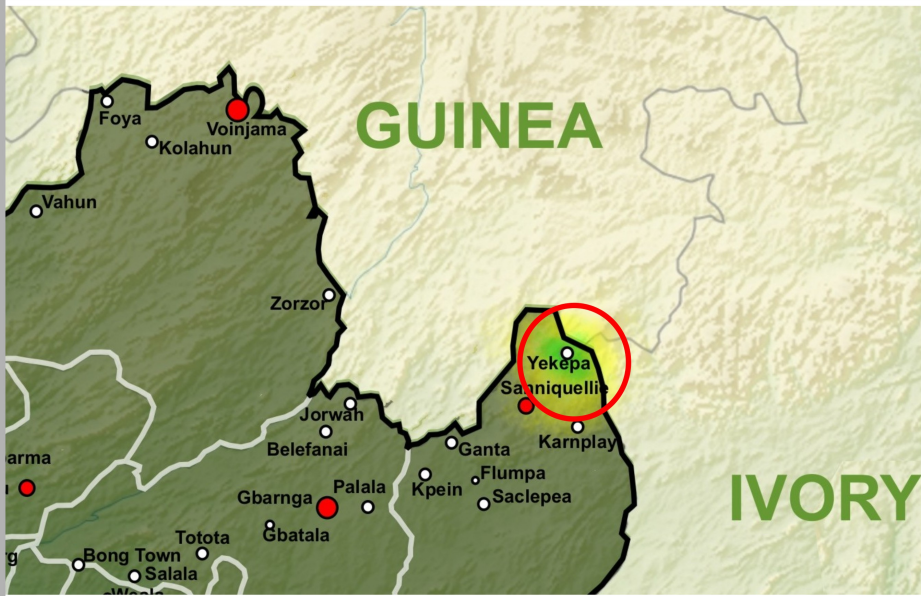

ABC RADIO 95.7 Mhz

(University)

LOCATION Nimba County Yekepa City	COUNTY POPULATION 462,026
ON AIR	

STAFF	
Professional 2	Male: varies
Volunteers	Female: varies
Interns	
Students 7- 10	

PROGRAMING
Main News:
News Magazines:
Main Talk Show:
Others: Religious programs student shows and
Broadcast 13Hrs /Day

TRAINING
The manager and Technician are trained professionals, the rest are students putting in time as volunteers

TRANSMITTER
Age: 6 years
500 Watts
Tower: 15m
Reach: 30km Radius
Condition: Good

SOCIAL MEDIA
Not active
SMS USE
Ordinary SMS