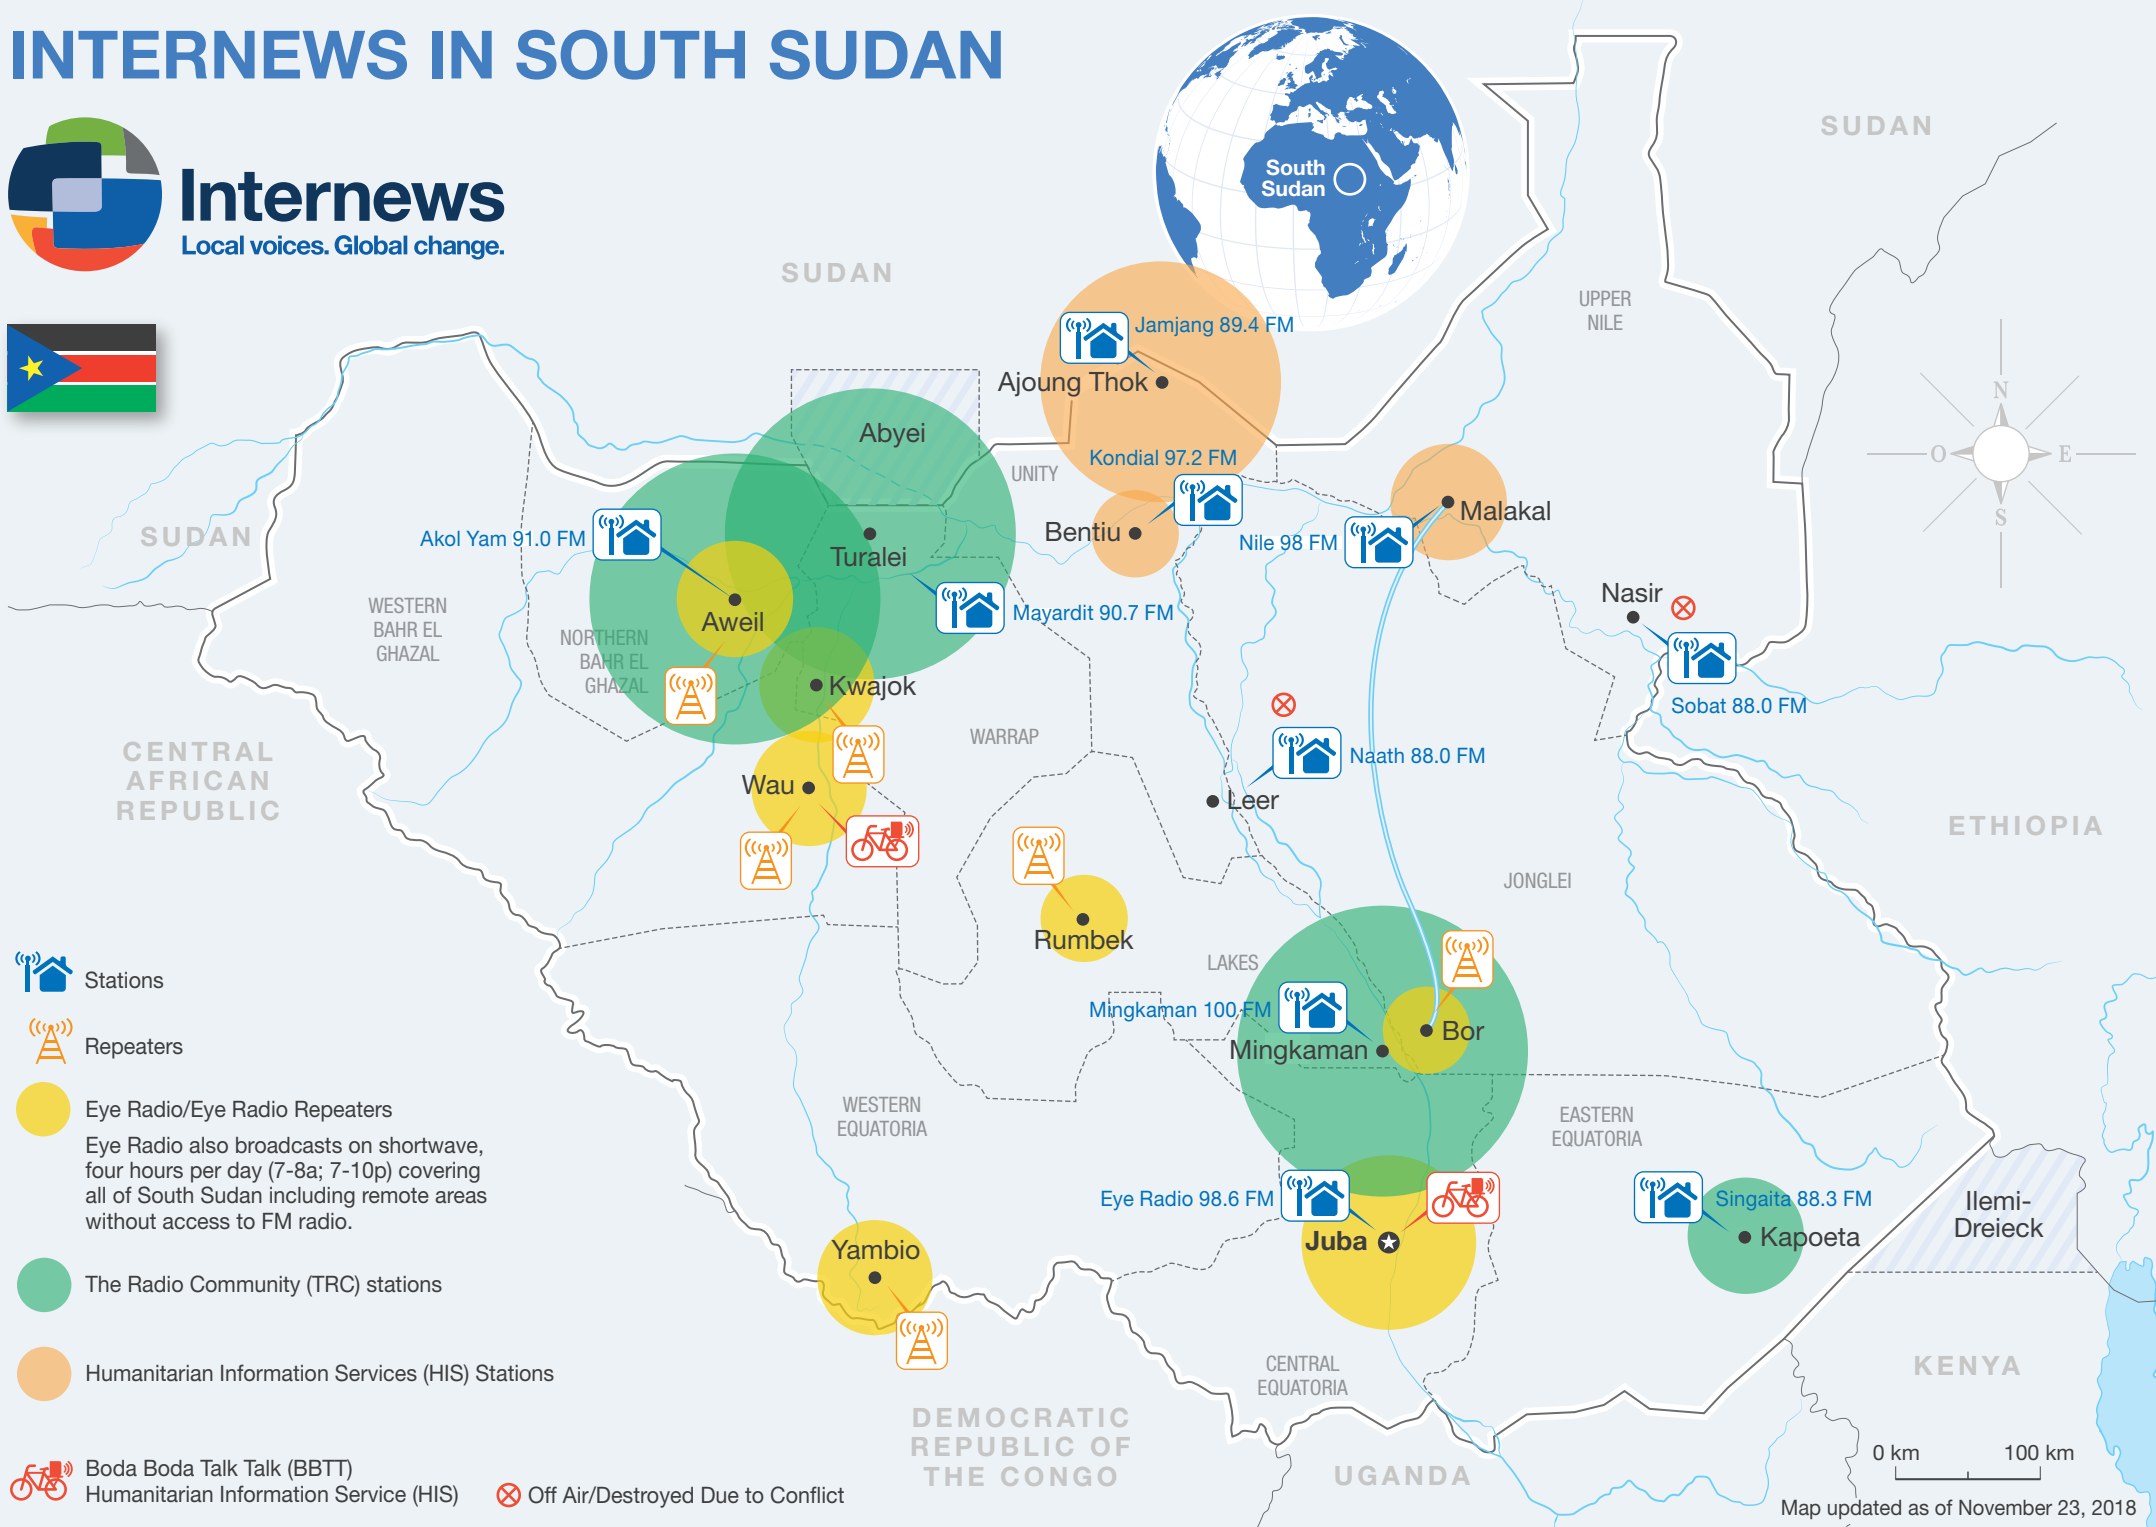

# INTERNEWS IN SOUTH SUDAN

Stations

Repeaters

Eye Radio/Eye Radio Repeaters

Eye Radio also broadcasts on shortwave, four hours per day (7-8a; 7-10p) covering all of South Sudan including remote areas without access to FM radio.

The Radio Community (TRC) stations

Humanitarian Information Services (HIS) Stations

Boda Boda Talk Talk (BBTT)

Humanitarian Information Service (HIS)

Off Air/Destroyed Due to Conflict

Map updated as of November 23, 2018